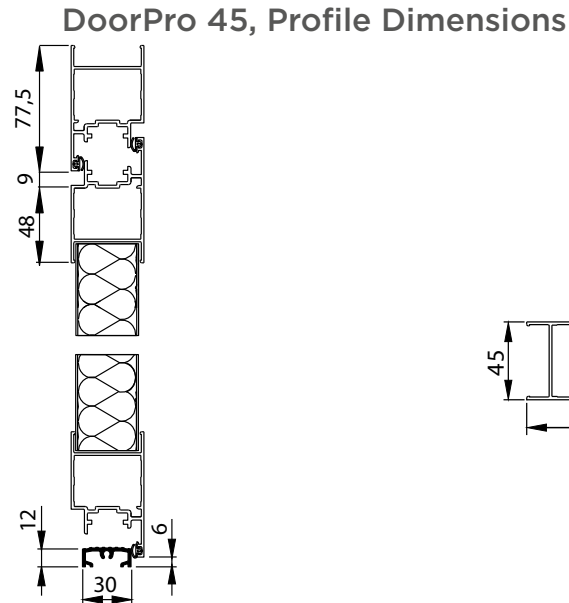

# Technical Information

Vertical door position, cross section image of the DoorPro 45 door without a thermal break (door infill 40mm steel panel)

Horizontal door position, cross section image of the DoorPro 45 door without a thermal break