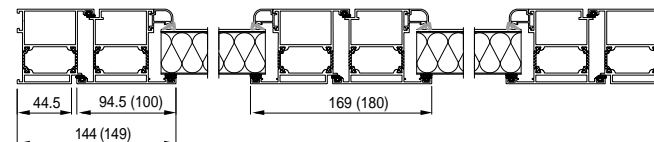

Horizontal door position, cross section image of the DoorTherm 86 door with a thermal break