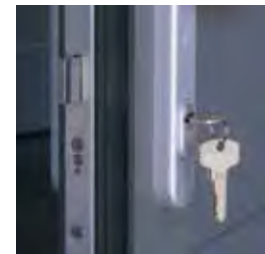

# Standard Hardware

DoorPro 45 - Hinges

DoorPro 60 - Hinges

DoorPro 70 - Hinges

DoorTherm 86 - Hinges

Jupiter Handle Supplied As Standard With All Doors

Aluminium Sill As Standard With DoorPro 60 & 70

Sill Supplied As Standard With DoorPro 45

DoorPro 60 - RC2 Lock Optional Upgrade

Anti-Burglary Bolts Supplied As Standard

3 Point Locking Standard DoorPro 45,60 & 70

Door Closer Optional Upgrade

Door Stopper Optional Upgrade