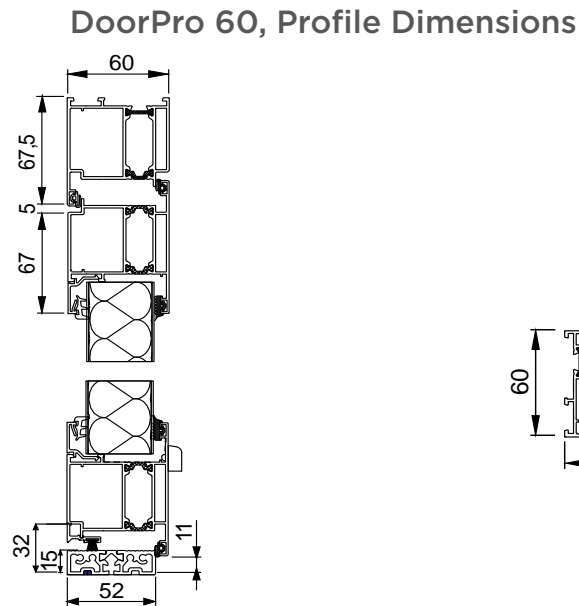

# Technical Information

Vertical door position, cross section image of the DoorPro 45 door without a thermal break (door infill 40mm steel panel)

Horizontal door position, cross section image of the DoorPro 45 door without a thermal break

Vertical door position, cross section image of the DoorPro60 door with a thermal break (door infill 40mm steel panel)

Horizontal door position, cross section image of the DoorPro 60 door with a thermal break