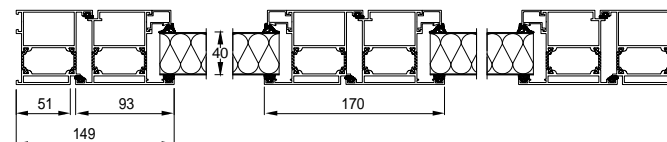

Horizontal door position, cross section image of the DoorPro 70 door with a thermal break