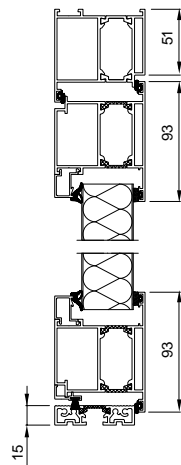

# Technical Information

Vertical door position, cross section image of the DoorPro 45 door without a thermal break (door infill 40mm steel panel)

Horizontal door position, cross section image of the DoorPro 45 door without a thermal break

Vertical door position, cross section image of the DoorPro60 door with a thermal break (door infill 40mm steel panel)

Horizontal door position, cross section image of the DoorPro 60 door with a thermal break

## DoorPro 70, Profile Dimensions

Vertical door position, cross section image of the DoorPro 70 with a thermal break (door infill 40mm steel panel)

Horizontal door position, cross section image of the DoorPro 70 door with a thermal break

## DoorTherm 86 Profile Dimensions

Vertical door position, cross section image of the DoorTherm 86 door with a thermal break (door infill 60mm steel panel)

Horizontal door position, cross section image of the DoorTherm 86 door with a thermal break