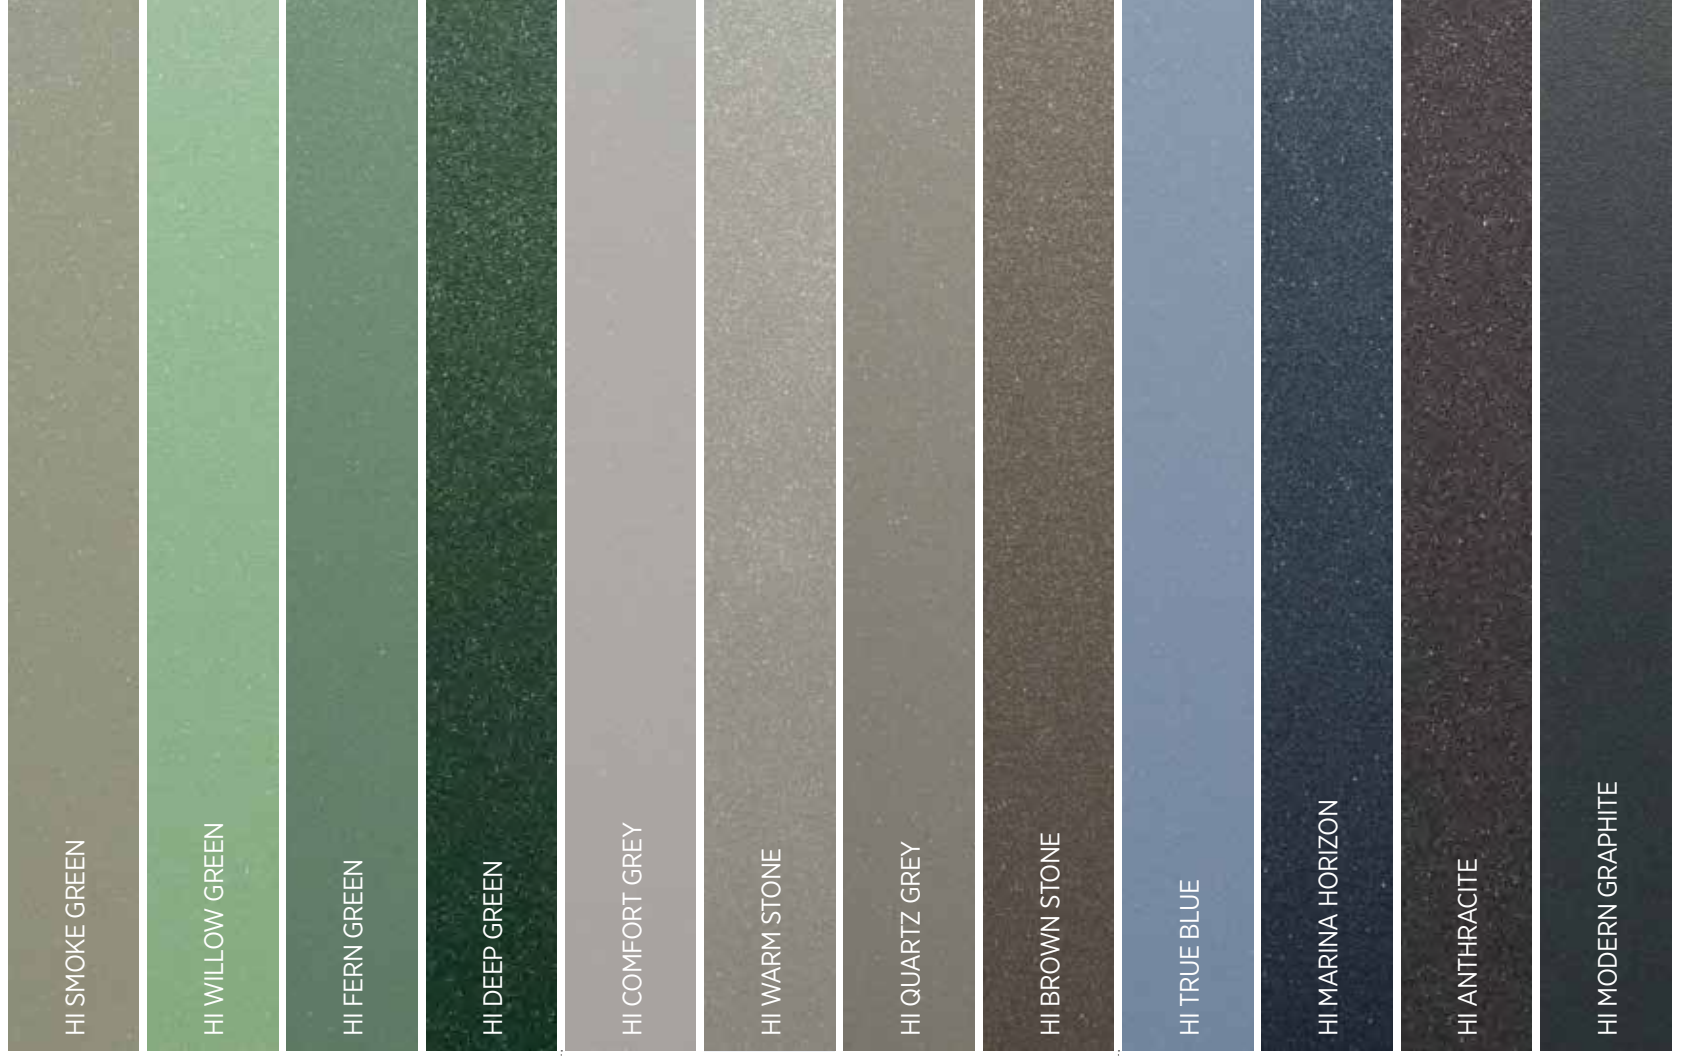

# Panel Textures

Woodgrain

Smoothgrain

Silkline

V Line - Silkline

Sandgrain

	V Line	S ribbed	M ribbed	L ribbed	Georgian
Woodgrain	—	RAL9016, Standard RAL, Special RAL	RAL9016, Standard RAL, Special RAL	RAL9016, Standard RAL, Special RAL	RAL9016, Standard RAL, Special RAL
Smoothgrain	—	—	41 film coatings	41 film coatings	—
Sandgrain	—	—	Anthracite	Anthracite	—
Silkline	RAL9016, Standard RAL & Special RAL	RAL9016, Standard RAL & Special RAL	RAL9016, Standard RAL & Special RAL	RAL9016, Standard RAL & Special RAL	—
Home Inclusive 2.0	—	16 colors	16 colors	16 colors	—

# Colour Options

One of the largest pallettes of standard RAL colours available. Special RAL are also available.

TRAFFIC WHITE RAL 9016	PURE WHITE RAL 9010	CREAM RAL 9001	LIGHT IVORY RAL 1015	WHITE ALUMINIUM RAL 9006	GREY ALUMINIUM RAL 9007
FIR GREEN RAL 6009	MOSS GREEN RAL 6005	PALE GREEN RAL 6021	STEEL BLUE RAL 5011	GENTIAN BLUE RAL 5010	PIGEON BLUE RAL 5014
BURGUNDY RAL 3004	RUBY RED RAL 3003	FLAME RED RAL 3000	SEPIA BROWN RAL 8014	TERRA BROWN RAL 8028	NUT BROWN RAL 8011
LIGHT GREY RAL 7035	PEBBLE GREY RAL 7032	AGATE GREY RAL 7038	SILVER GREY RAL 7001	WINDOW GREY RAL 7040	STONE GREY RAL 7030
QUARTZ GREY RAL 7039	MOUSE GREY RAL 7005	BASALT GREY RAL 7012	SLATE GREY RAL 7015	GRAPHITE GREY RAL 7024	GRANITE GREY RAL 7026
ANTHRACITE GREY RAL 7016	SIGNAL BLACK RAL 9004	JET BLACK RAL 9005	GRAPHITE BLACK RAL 9011		

Golden Oak 2178001-167  
smoothgrain

Walnut 2178007-167  
smoothgrain

Anthracite Quartz Mat F4701014  
smoothgrain

Woodec Turner Oak Toffe F4703004  
smoothgrain

Modern White (Painted finish based on RAL 9010)  
silklime

Modern White (Painted finish based on RAL 9010)  
woodgrain

Modern Black (Painted finish based on RAL9005)  
silklime

Modern Black (Painted finish based on RAL 9005)  
woodgrain

HI EARTH

HI STONE

HI STEEL

L RIBBED	✓	✓	✓	✓	✓	✓	✓	✓	✓	✓	✓
M RIBBED	✓	✓	✓	✓	✓	✓	✓	✓	✓	✓	✓
S RIBBED	✓	✓	✓	✓	✓	✓	✓	✓	✓	✓	✓
MICROWAVE											
GEORGIAN											